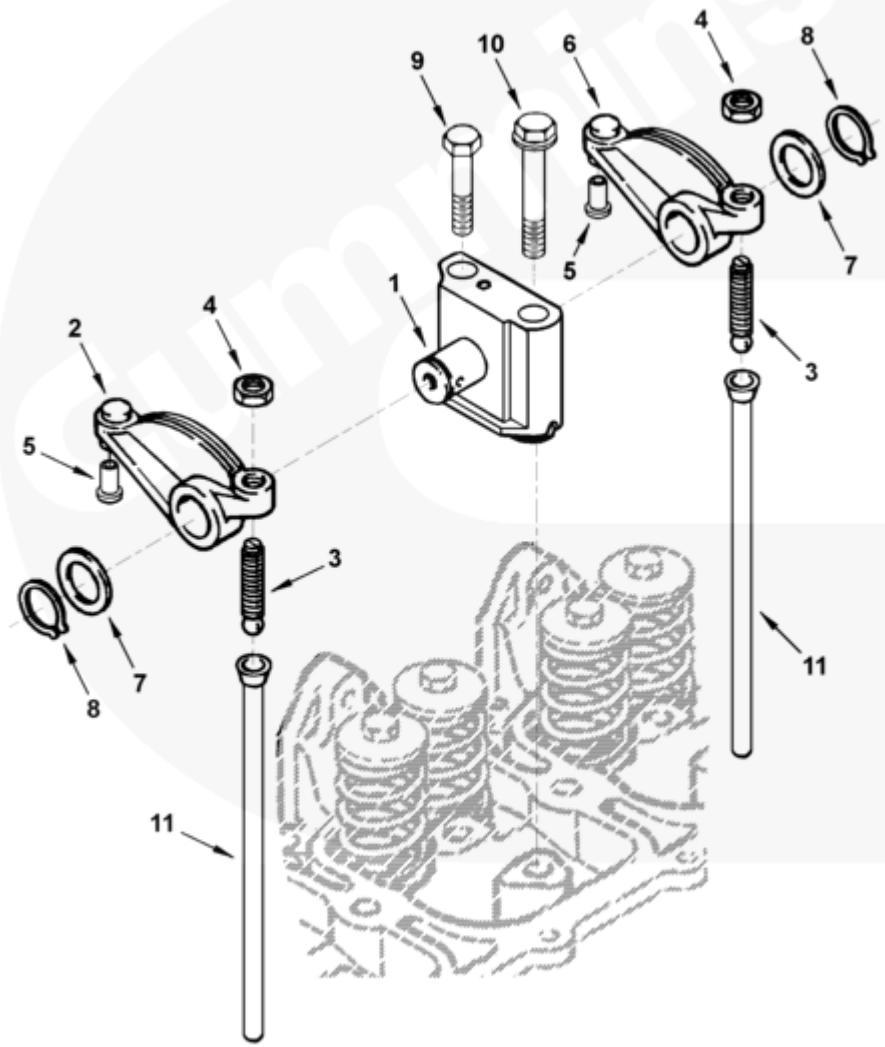

rh950ga

SMALL | MEDIUM | LARGE

Cart	Ref No	Part Number	Part Description	Required	Remarks
View My Cart					
		BP9704-01	Rocker Levers		Rocker Lever...(More)
					Engine Family: B Series
					Cylinders: 4
					P/N 3900706 can be used in
					place of 3934086.
<input type="checkbox"/>		3922488	Rocker Lever Shaft	4	
<input type="checkbox"/>	1	3911423	Rocker Lever Support	1	
		3922487	Rocker Lever Shaft	1	
	2	3910811	Rocker Lever	4	Intake

<input type="checkbox"/>					
		3910809	Rocker Lever	1	
	3	3900706	Slotted Set Screw	1	3/8 - 24 x 1 1/2 inch
<input type="checkbox"/>	4	3927692	Heavy Hexagon Nut	1	3/8 - 24 UNF - 2B
	5	3900705	Rocker Lever Insert	1	Purchase Higher Level
<input type="checkbox"/>	6	3910810	Rocker Lever	4	Exhaust
		3910808	Rocker Lever	1	
	3	3900706	Slotted Set Screw	1	3/8 - 24 x 1 1/2 inch
<input type="checkbox"/>	4	3927692	Heavy Hexagon Nut	1	3/8 - 24 UNF - 2B
	5	3900705	Rocker Lever Insert	1	Purchase Higher Level
<input type="checkbox"/>	7	3900245	Plain Washer	8	M19
<input type="checkbox"/>	8	3900242	Retaining Ring	8	
<input type="checkbox"/>	9	3901221	Hexagon Head Cap Screw	4	M8 X 1.25 X 75
<input type="checkbox"/>	10	3920781	Hexagon Flange Head Cap Screw	4	
<input type="checkbox"/>	11	3923262	Push Rod	8	